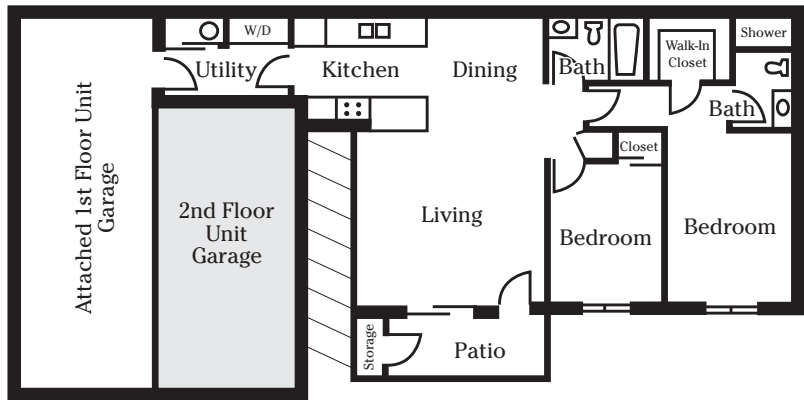

CONDO STYLE – 1st Floor

- 1,040 sq ft
- Private entrance and attached garage
- Full size washer and dryer